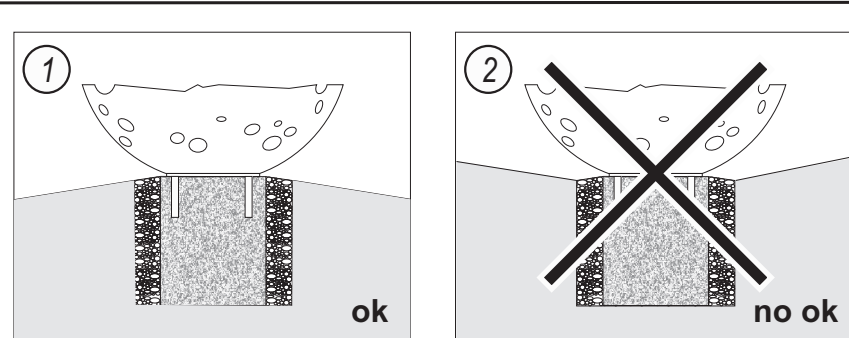

89660000 - rev 1

IP 65 Compartimentos de lámpara y equipo
Lamp and gear compartments

IP 20 Cubierta esférica
Spherical cover

Vidrio borosilicato
Borosilicate glass

14200g **F** **CE**

J. Feliu de la Penya s.l
Apartado de correos 98
08400 GRANOLLERS
(Barcelona)
Tel. (00 34) 938 466 909
Fax. (00 34) 938 465 709
e-mail. Info@troll.es

www.troll.es

INSTRUCCIONES DE MONTAJE
ASSEMBLY INTRUCTIONS
INSTRUCTIONS DE MONTAGE
ISTRUZIONI DI MONTAGGIO
MONTAGE ANLEITUNG