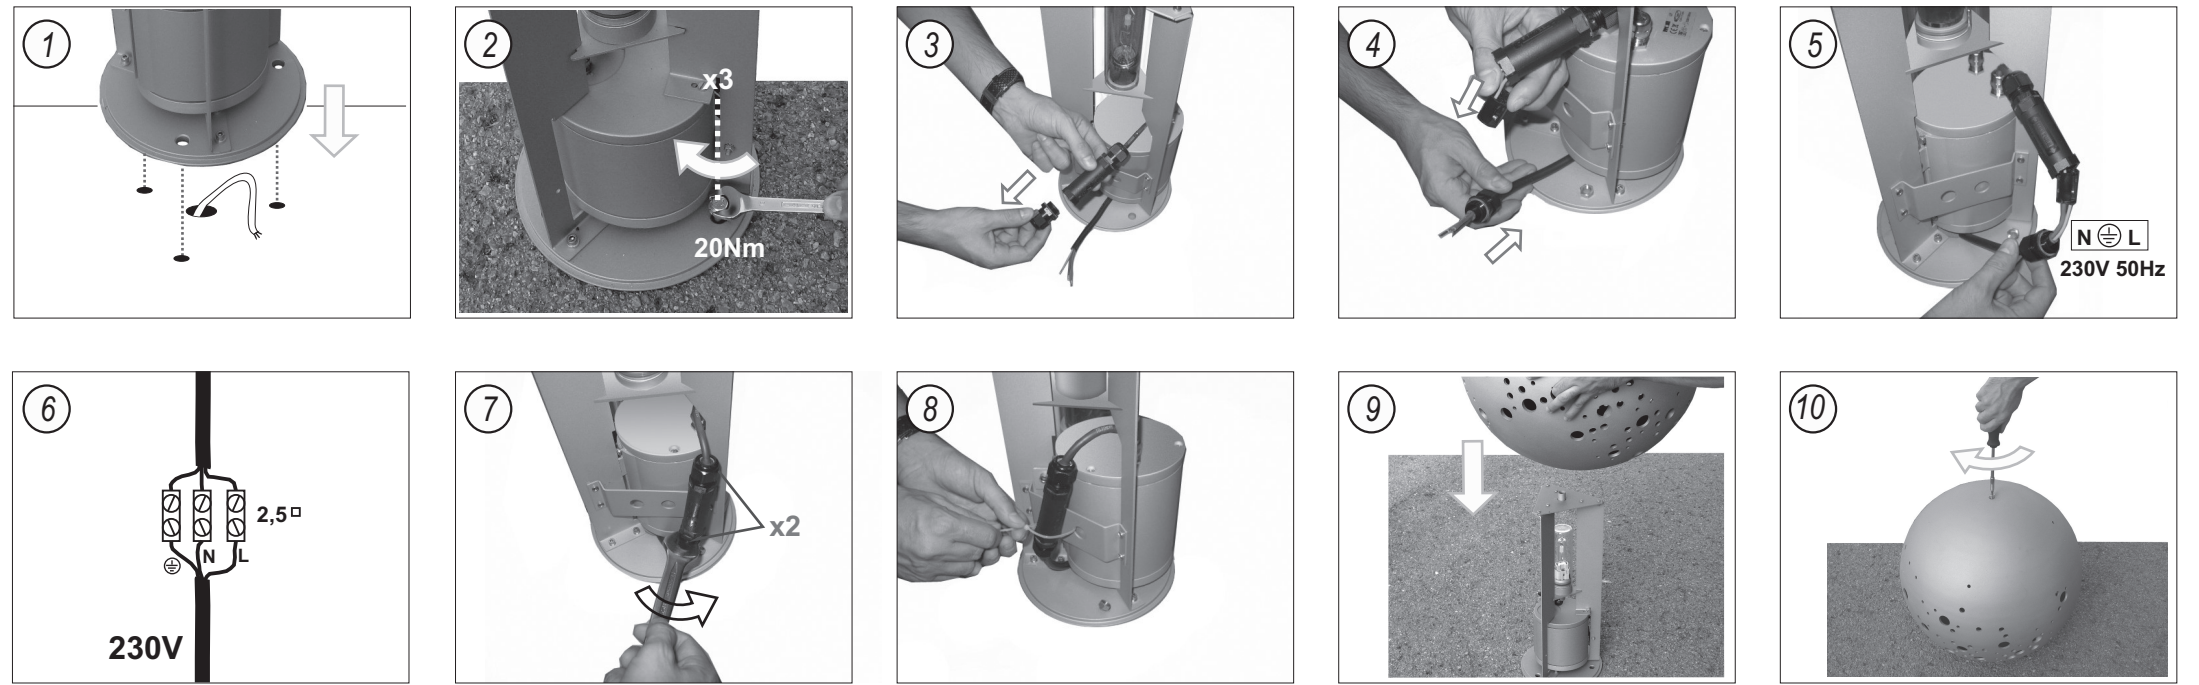

89660000 - rev 1

IP 65 Compartimentos de lámpara y equipo
Lamp and gear compartments

IP 20 Cubierta esférica
Spherical cover

Vidrio borosilicato
Borosilicate glass

14200g **F** **CE**

J. Feliu de la Penya s.l
Apartado de correos 98
08400 GRANOLLERS
(Barcelona)
Tel. (00 34) 938 466 909
Fax. (00 34) 938 465 709
e-mail. Info@troll.es

www.troll.es

INSTRUCCIONES DE MONTAJE
ASSEMBLY INTRUCTIONS
INSTRUCTIONS DE MONTAGE
ISTRUZIONI DI MONTAGGIO
MONTAGE ANLEITUNG