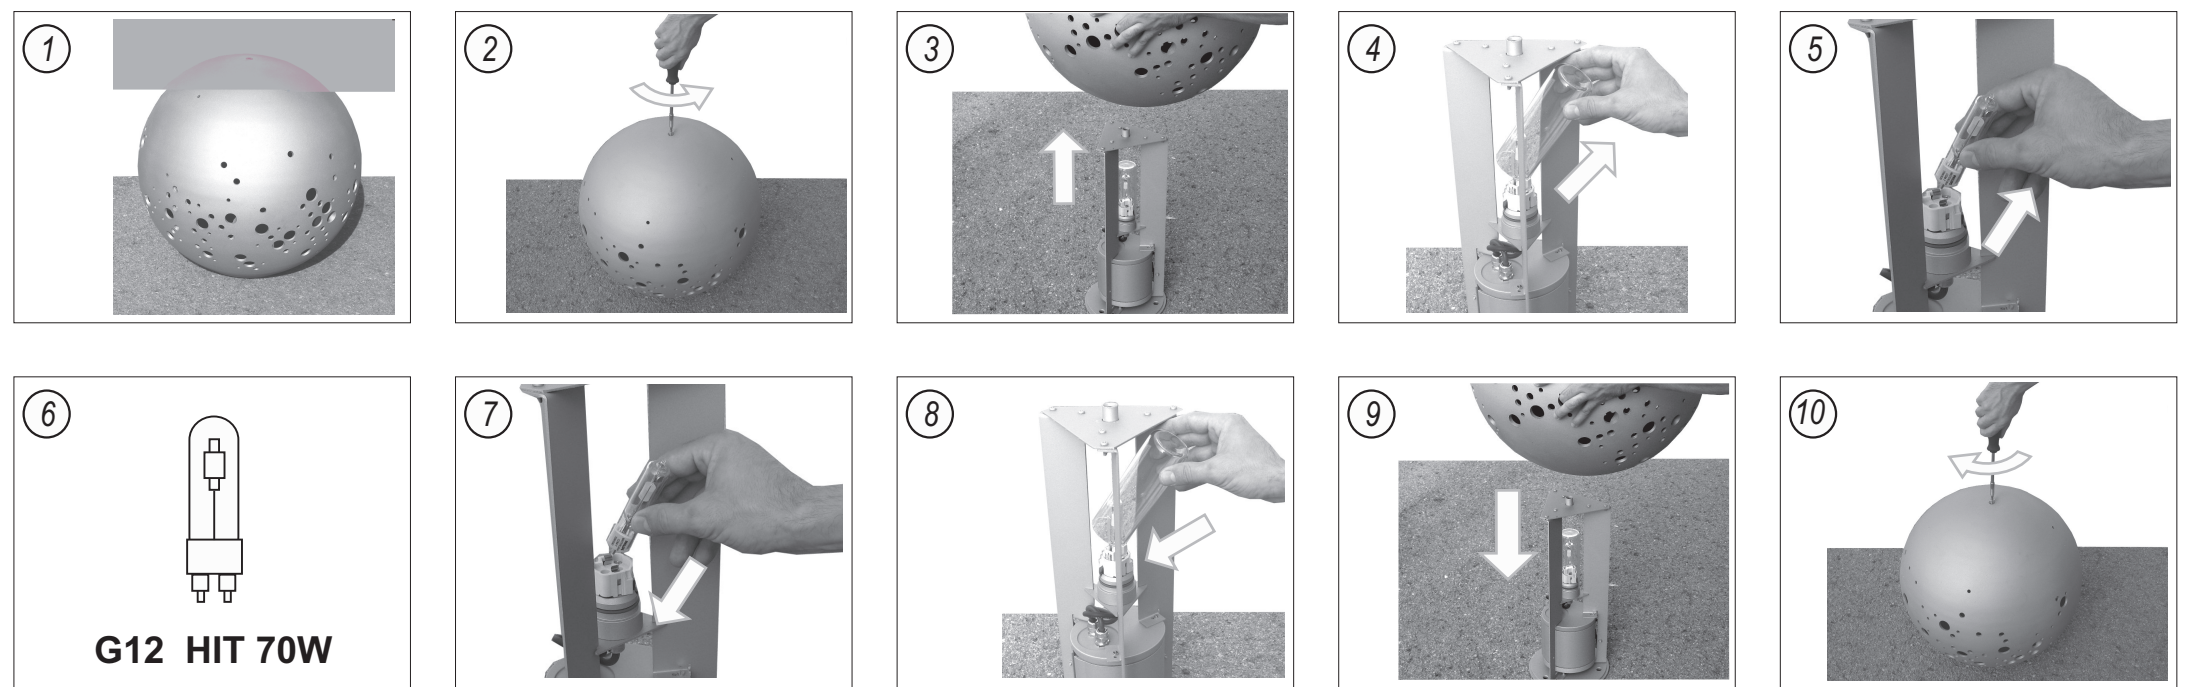

89660000 - rev 1

IP 65 Compartimentos de lámpara y equipo
Lamp and gear compartments

IP 20 Cubierta esférica
Spherical cover

Vidrio borosilicato
Borosilicate glass

14200g **F** **CE**

J. Feliu de la Penya s.l
Apartado de correos 98
08400 GRANOLLERS
(Barcelona)
Tel. (00 34) 938 466 909
Fax. (00 34) 938 465 709
e-mail. Info@troll.es

www.troll.es

INSTRUCCIONES DE MONTAJE
ASSEMBLY INTRUCTIONS
INSTRUCTIONS DE MONTAGE
ISTRUZIONI DI MONTAGGIO
MONTAGE ANLEITUNG