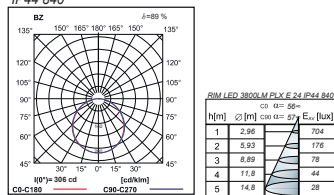

RIM LED

RIM LED

RIM LED 3800LM PLX E 24
IP44 840